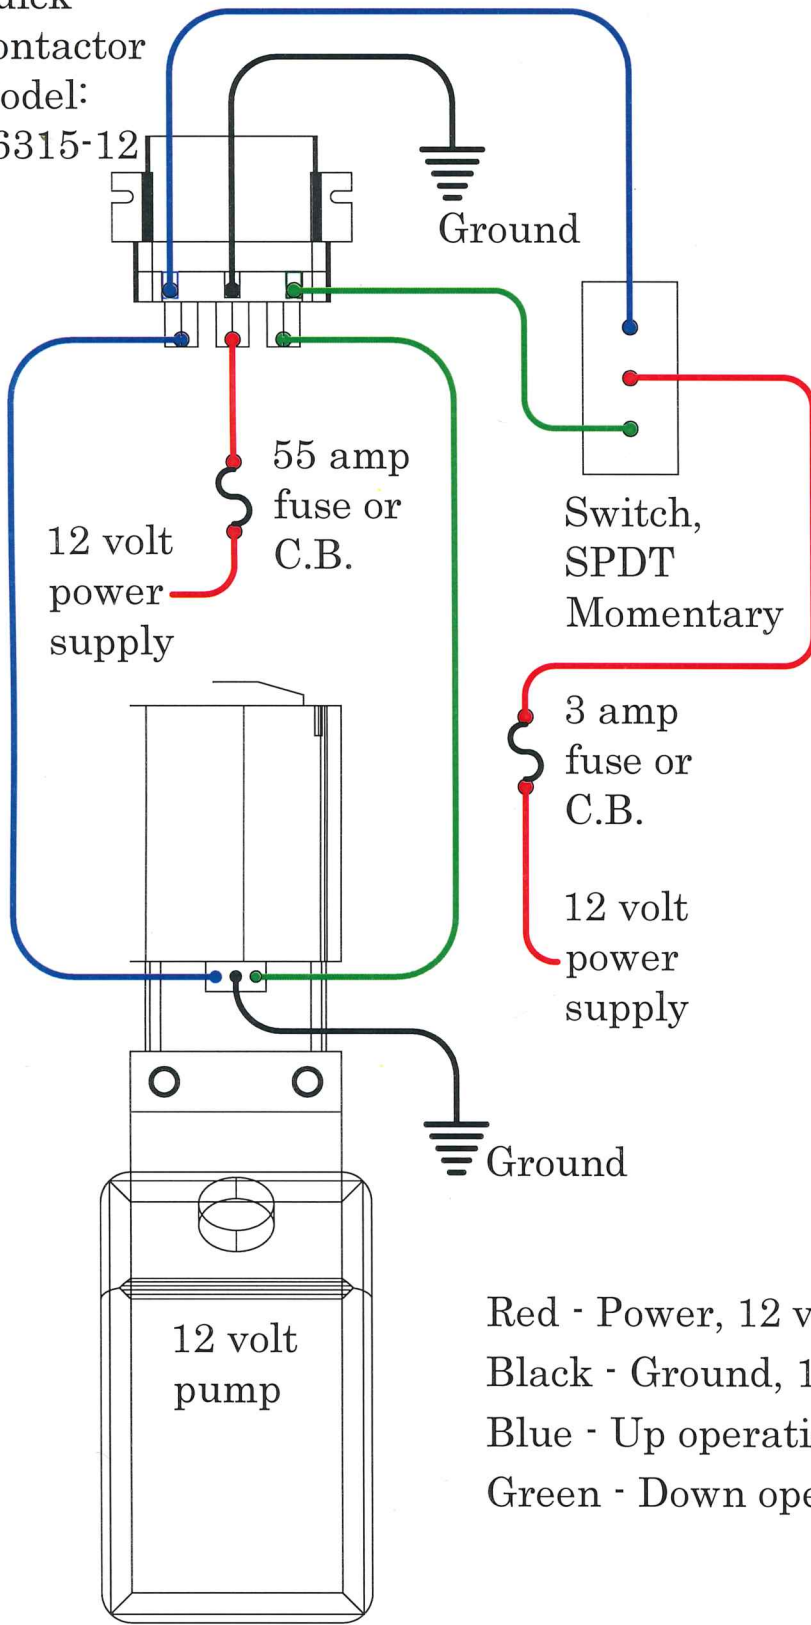

Quick
Contactor
Model:
T6315-12

Red - Power, 12 volt positive
Black - Ground, 12 volt negative
Blue - Up operation, 12 volt positive
Green - Down operation, 12 volt positive